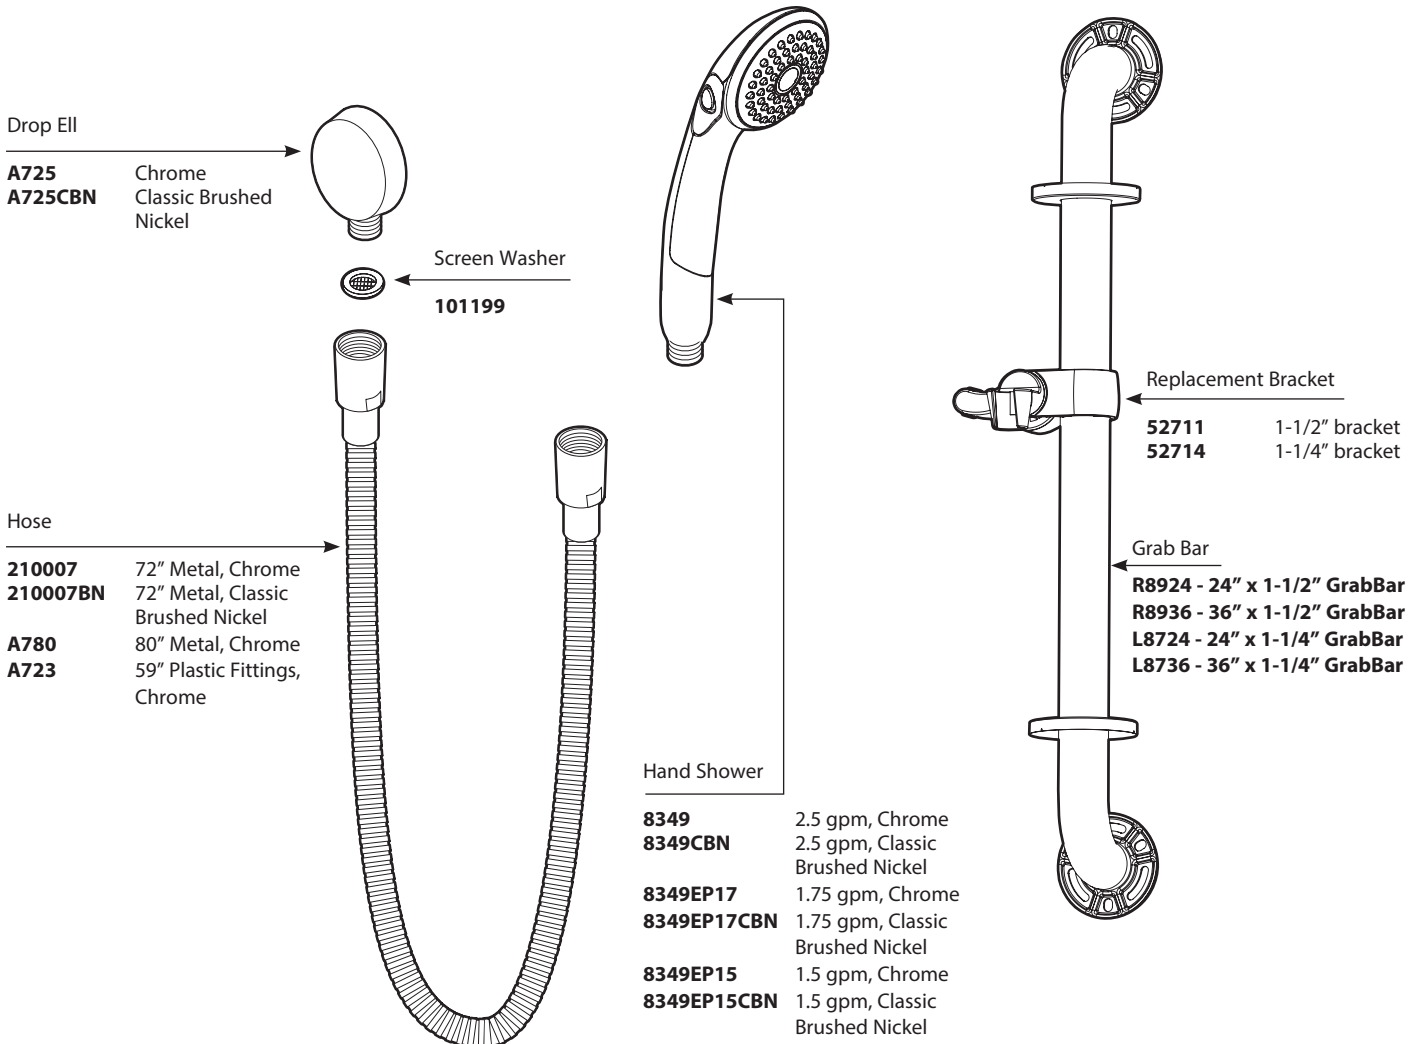

■ Order by Part Number

*There is more than 1 version of this model.
Page down to identify the version you have.*

Single-Function Commercial Slide Bar/Grab Bar Shower Systems									
MODEL	24" x 1-1/2" Grab Bar	36" x 1-1/2" Grab Bar	24" x 1-1/4" Grab Bar	36" x 1-1/4" Grab Bar	Metal Hose	Plastic Hose	2.5 gpm	1.75 gpm	1.5 gpm
52224GBM25	X				X		X		
52224GBM17	X				X			X	
52224GBM15	X				X				X
52124GBM25			X		X		X		
52224GBP25	X					X	X		
52236GBM25		X			X		X		
52236GBM17		X			X			X	
52236GBM15		X			X				X
52136GBM25				X	X		X		
52236GBP25		X				X	X		

Models ending in CBN are identical to base Chrome models, but have a Classic Brushed Nickel finish

■ Order by Part Number

Single-Function Commercial Slide Bar/Grab Bar Shower Systems									
MODEL	24" x 1-1/2" Grab Bar	36" x 1-1/2" Grab Bar	24" x 1-1/4" Grab Bar	36" x 1-1/4" Grab Bar	Metal Hose	Plastic Hose	2.5 gpm	1.75 gpm	1.5 gpm
52224GBM25	X				X		X		
52224GBM17	X				X			X	
52224GBM15	X				X				X
52124GBM25			X		X		X		
52224GBP25	X					X	X		
52236GBM25		X			X		X		
52236GBM17		X			X			X	
52236GBM15		X			X				X
52136GBM25				X	X		X		
52236GBP25		X				X	X		

Models ending in CBN are identical to base Chrome models, but have a Classic Brushed Nickel finish