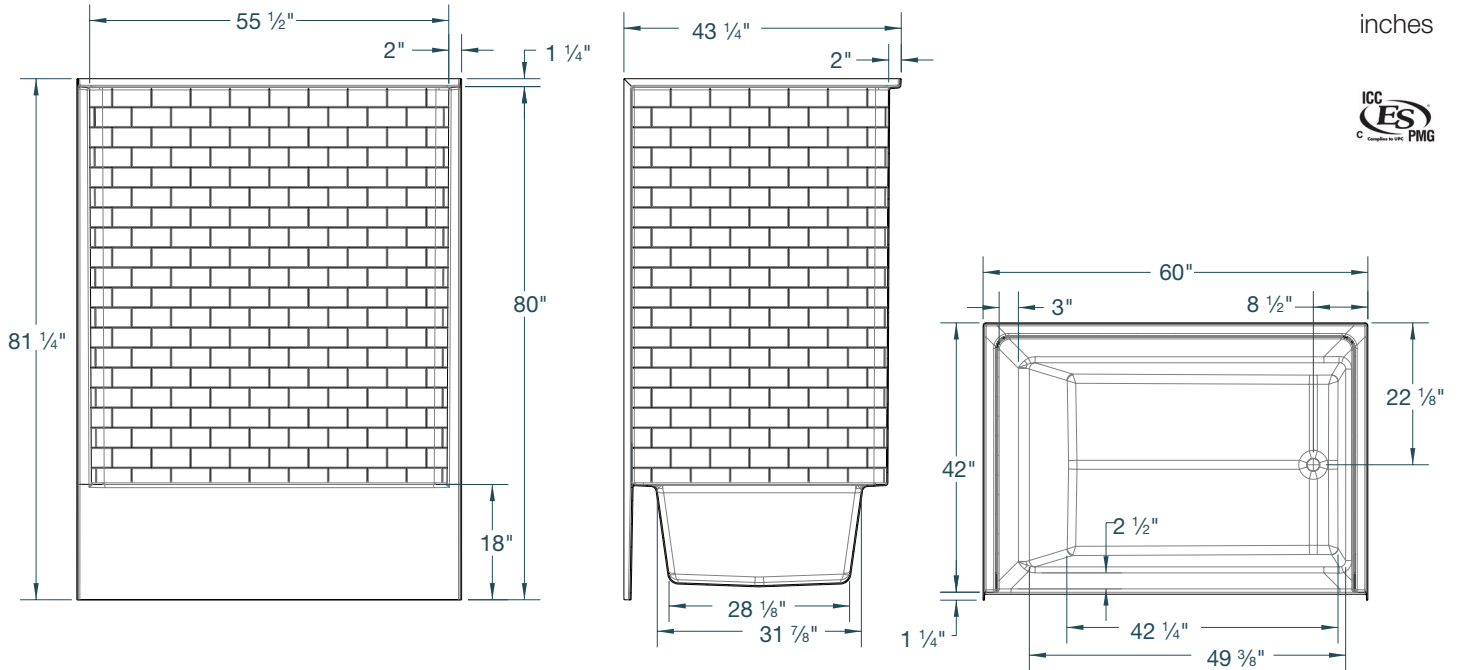

6042STT-3W

inches

TUB/SHOWERS

60 x 42 x 80 inches

FEATURES

- Tub-shower
- Subway tile finish
- Ergonomic backrest
- Slip-resistant textured bottom
- Left or right hand drain
- AcrylX™ applied acrylic surface
- Lifetime limited warranty

A spec above.

6042STT-3W

60 x 42 x 80
inches

FEATURES Dimensional Tolerance $\pm 1/4"$. Dimensions needed for site preparation should be measured from the unit. American Bath Group assumes no responsibility for preparatory work.

Model #	Material	Wall Finish	Drain	Net Wt.	Pkg. Wt.
Tub-Shower #6042STT-3W	AcrylX™	Subway Tile	LH or RH	167	172

DIMENSIONS

Specifications	inches
Width: Overall / Net	60
Depth: Overall / Net	42 / 43 1/4
Height: Overall / Net	81 1/4 / 80
Enclosure Opening	55 1/2
Skirt Height	18
Drain Rough-In (from Back Wall)	22 1/8
Drain Rough-In (from Side Wall)	2 1/8
Drain: Diameter / Clearance	2 / 3/4