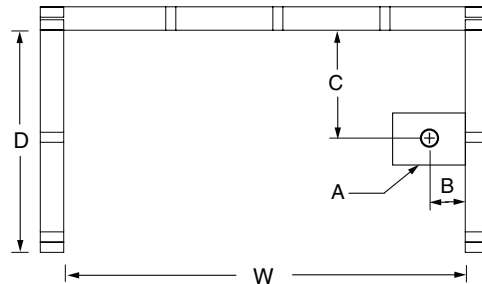

A spec above.

6042STT-3W

60 x 42 x 80
inches

FEATURES Dimensional Tolerance $\pm 1/4"$. Dimensions needed for site preparation should be measured from the unit. American Bath Group assumes no responsibility for preparatory work.

Model #	Material	Wall Finish	Drain	Net Wt.	Pkg. Wt.
Tub-Shower #6042STT-3W	AcrylX™	Subway Tile	LH or RH	167	172

DIMENSIONS

Specifications	inches
Width: Overall / Net	60
Depth: Overall / Net	42 / 43 1/4
Height: Overall / Net	81 1/4 / 80
Enclosure Opening	55 1/2
Skirt Height	18
Drain Rough-In (from Back Wall)	22 1/8
Drain Rough-In (from Side Wall)	2 1/8
Drain: Diameter / Clearance	2 / 3/4

FRAMING DIMENSIONS inches

Type	D Depth	W Width	H Height	A	B	C
Alcove	43 1/2	60 1/8	-	Box Out	2 1/8	22 1/8

SUMP DATA

Top of Drain to Bottom of Overflow	Capacity to Overflow gal	Min. Operating Capacity gal	WIDTH @ centerline		DEPTH @ centerline	
			Top	Bottom	Top	Bottom
12 5/8	67	-	49 3/8	42 1/4	31 7/8	28 1/8