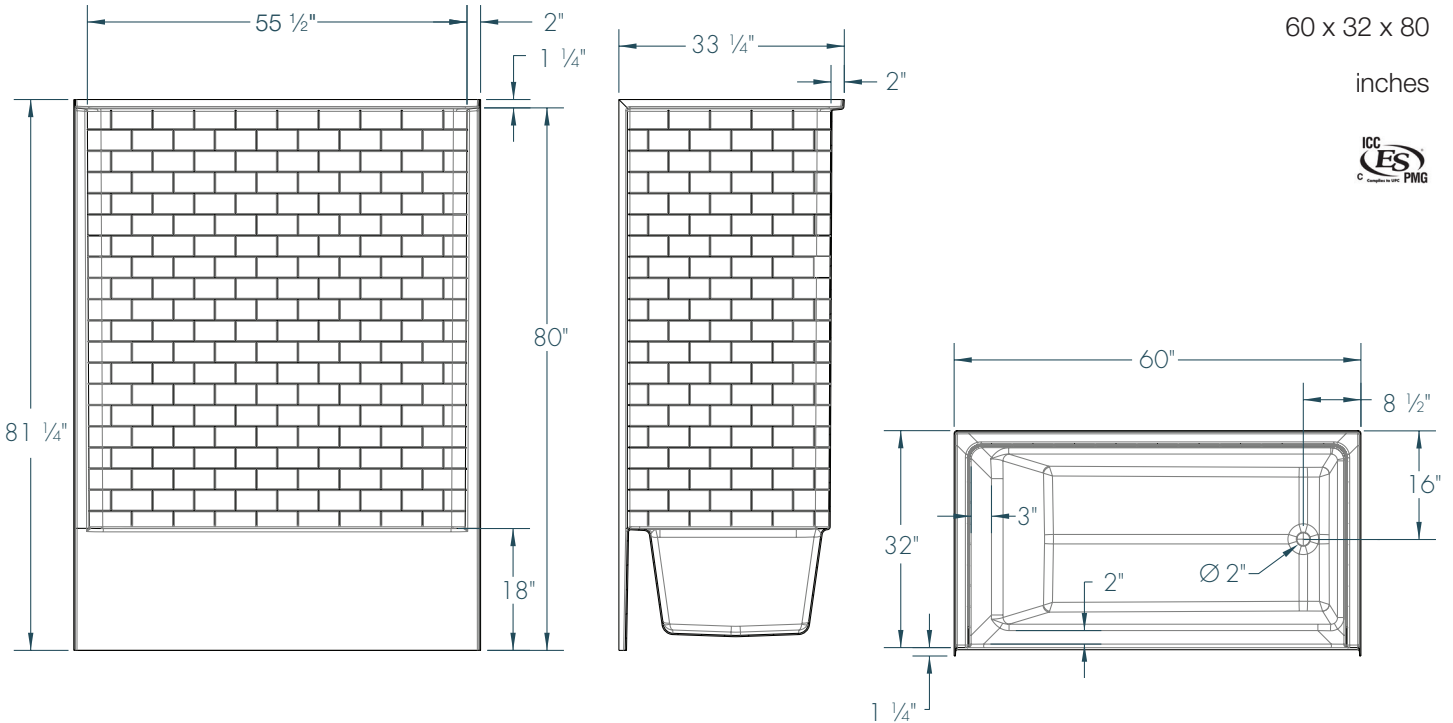

6032STT-3W

inches

TUB/SHOWERS

60 x 32 x 80 inches

FEATURES

- Tub-shower
- Subway tile finish
- Ergonomic backrest
- Slip-resistant textured bottom
- Left or right hand drain
- AcrylX™ applied acrylic surface
- Lifetime limited warranty

OPTIONS

- Designer drain, waste & overflow

COLOR OPTIONS

Standard Color	Code
White	WT

Optional Colors

Colors matching most major manufacturers' colors are available.

FLORESTONE
A spec above.

6032STT-3W

60 x 32 x 80

inches

FEATURES Dimensional Tolerance $\pm 1/4"$. Dimensions needed for site preparation should be measured from the unit. American Bath Group assumes no responsibility for preparatory work.

Model #	Material	Wall Finish	Drain	Net Wt.	Pkg. Wt.
Tub-Shower #6032STT-3W	AcrylX™	Subway Tile	LH or RH	137	142

DIMENSIONS

Specifications	inches
Width: Overall / Net	60
Depth: Overall / Net	32 / 33 1/4
Height: Overall / Net	81 1/4 / 80
Enclosure Opening	55 1/2
Skirt Height	18
Drain Rough-In (from Back Wall)	16
Drain Rough-In (from Side Wall)	2 1/8
Drain: Diameter / Clearance	2 / 3/4