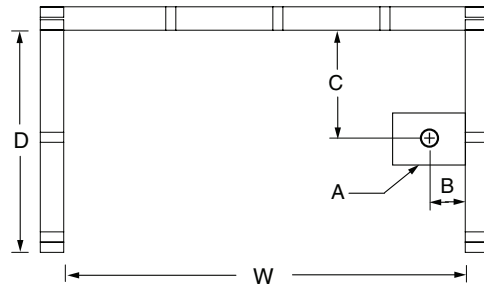

60 x 32 x 80

inches

FEATURES Dimensional Tolerance $\pm 1/4"$. Dimensions needed for site preparation should be measured from the unit. American Bath Group assumes no responsibility for preparatory work.

Model #	Material	Wall Finish	Drain	Net Wt.	Pkg. Wt.
Tub-Shower #6032STT-3W	AcrylX™	Subway Tile	LH or RH	137	142

DIMENSIONS

Specifications	inches
Width: Overall / Net	60
Depth: Overall / Net	32 / 33 1/4
Height: Overall / Net	81 1/4 / 80
Enclosure Opening	55 1/2
Skirt Height	18
Drain Rough-In (from Back Wall)	16
Drain Rough-In (from Side Wall)	2 1/8
Drain: Diameter / Clearance	2 / 3/4

FRAMING DIMENSIONS inches

Type	D Depth	W Width	H Height	A	B	C
Alcove	33 1/2	60 1/8	-	Box Out	2 1/8	16

SUMP DATA

Top of Drain to Bottom of Overflow	Capacity to Overflow gal	Min. Operating Capacity gal	WIDTH @ centerline		DEPTH @ centerline	
			Top	Bottom	Top	Bottom
12 5/8	52	-	49 3/8	42 1/4	25 1/8	21 3/8