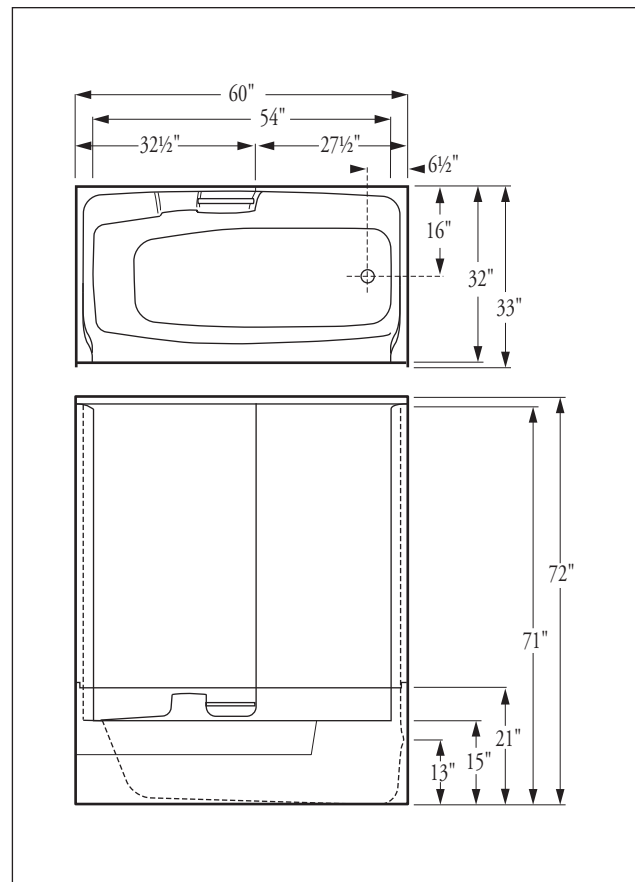

Standards:

I.A.P.M.O. Listed
File 0687
ANSI-Z-124.2

FLORESTONE PRODUCTS CO., INC.

2851 Falcon Drive • Madera, CA 93637
T. 559.661.4171 • T. 800.446.8827
F. 559.661.2070 • florestone.com