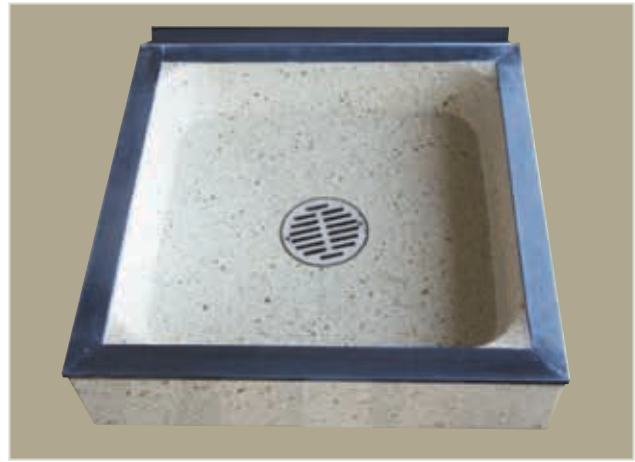

Note: Terrazzo is not designed to be used with anything that is over 130 degrees Fahrenheit.

Note:
Specify 6" or 12" height.
Specify 2" or 3" drain size (3" standard).
Specify Model Number and size.
Specify Right Hand or Left Hand where applicable.

FLORESTONE PRODUCTS CO., INC.
2851 Falcon Drive • Madera, CA 93637
T. 559.661.4171 • T. 800.446.8827
F. 559.661.2070 • florestone.com

Shown: Model 81

Flanges: Stainless Steel Caps: