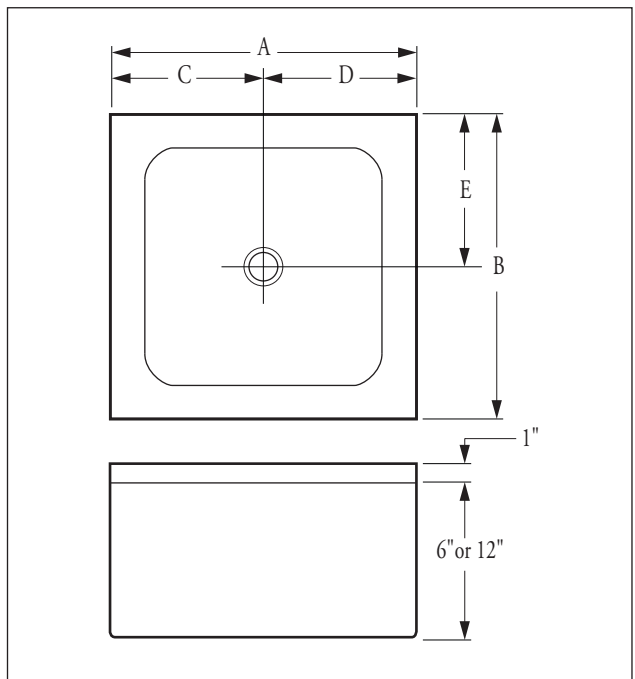

Dimensions may vary ± ¼". Please check unit before installation.

A	B	HT.	C	D	E	WT.
24"	24"	6"	12"	12"	12"	225
32"	32"	6"	16"	16"	16"	320
36"	24"	6"	18"	18"	12"	295
36"	36"	6"	18"	18"	18"	385
24"	24"	12"	12"	12"	12"	355
32"	32"	12"	16"	16"	16"	488
36"	24"	12"	18"	18"	12"	430
36"	36"	12"	18"	18"	18"	525