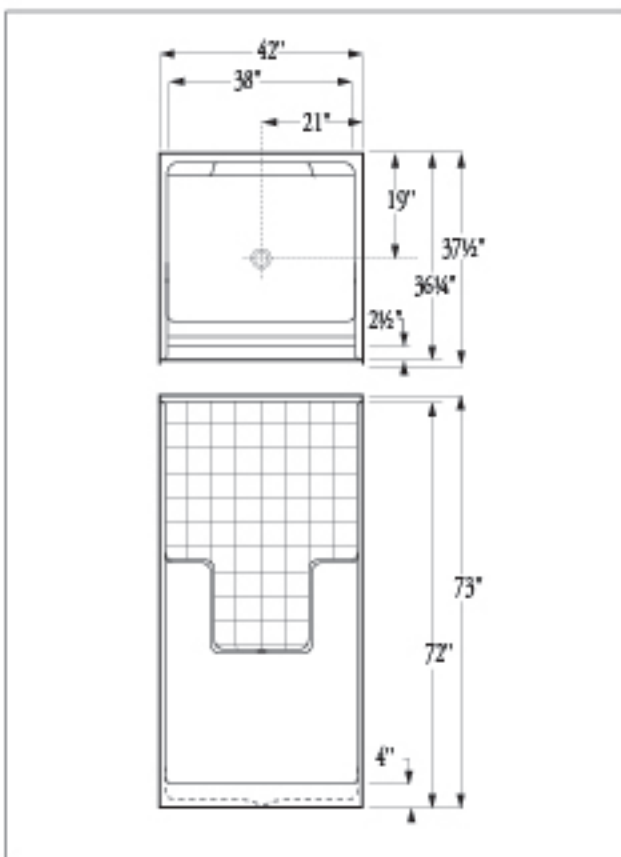

Standards:

I.A.P.M.O. Listed
File 0687
ANSI-Z-124.2

FLORESTONE PRODUCTS CO., INC.

2851 Falcon Drive • Madera, CA 93637
T. 559.661.4171 • T. 800.446.8827
F. 559.661.2070 • florestone.com