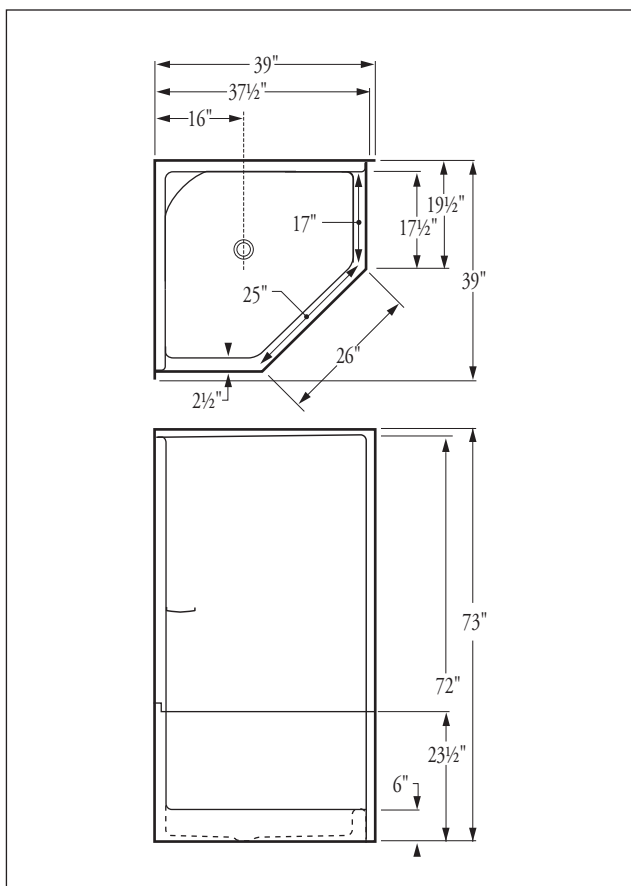

Florestone Model 2PC-38-NEO Fiberglass Shower

37½" x 37½" x 73"

Weight: 110 lbs.

Architect's Specifications

Furnish and install two piece shower unit Model 2PC-38-NEO as manufactured by Florestone Products Co. Unit to be manufactured of gel-coated fiberglass meeting Class C Flame Retardance. Unit to be supplied with slip-resistant floor laminated for extra rigidity. Color will be white (unless otherwise specified). Unit to be supplied with 2" PNC non-caulk drain.

Standard Color: White.

**Dimensions may vary ± ¼" inch.
Please check unit before installation.**

Optional Colors

Colors matching most major manufacturers' colors are available.

Standards

I.A.P.M.O. Listed
File 0687
ANSI-Z-124.2